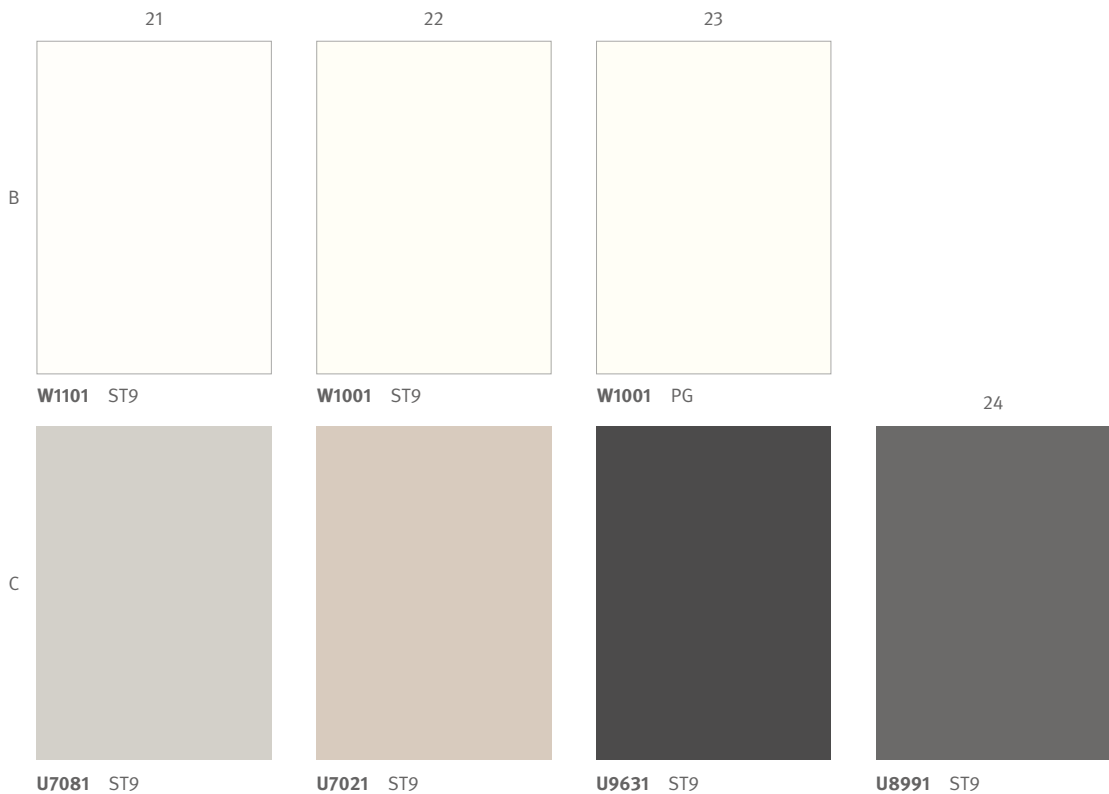

# Coloured Core Laminate

Create furniture with a seamless finish due to an almost invisible joint line.

All decors are available from UK stock.